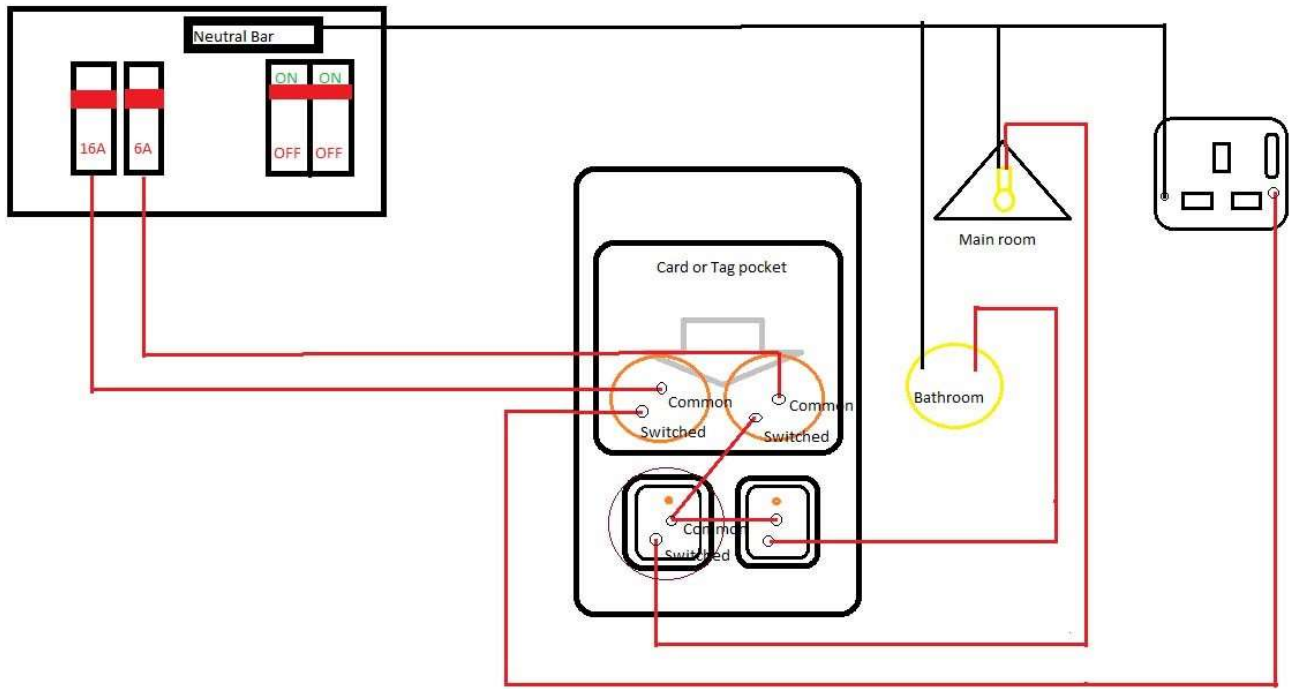

Switching Lights and Sockets with Two Light Switches