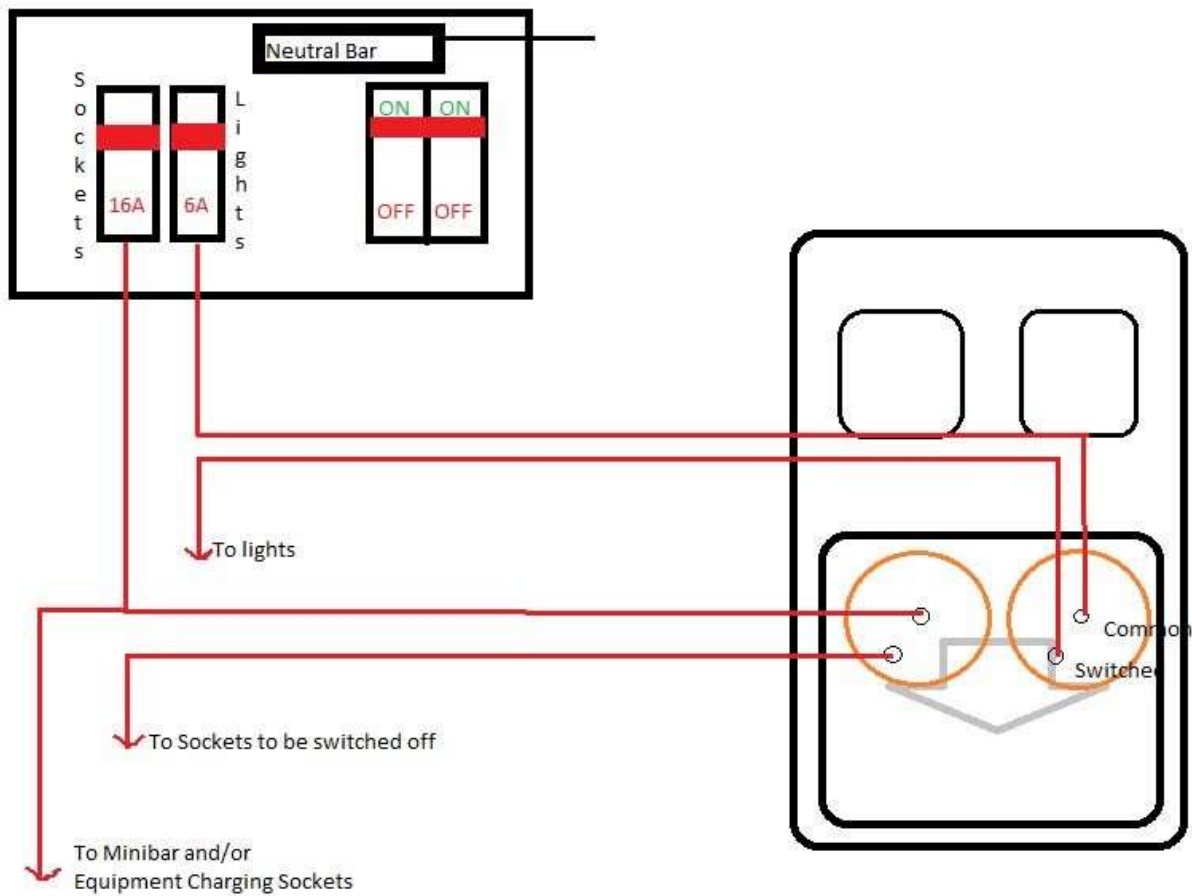

Blank magnetic swipe card with disability notch

Blank Mifare Classic 1k contactless card.

**ALL PRICES EXCLUDE VAT**

## Replacing a Light Switch with a Card or Tag operated switch

## Switching both Lights and Sockets Power